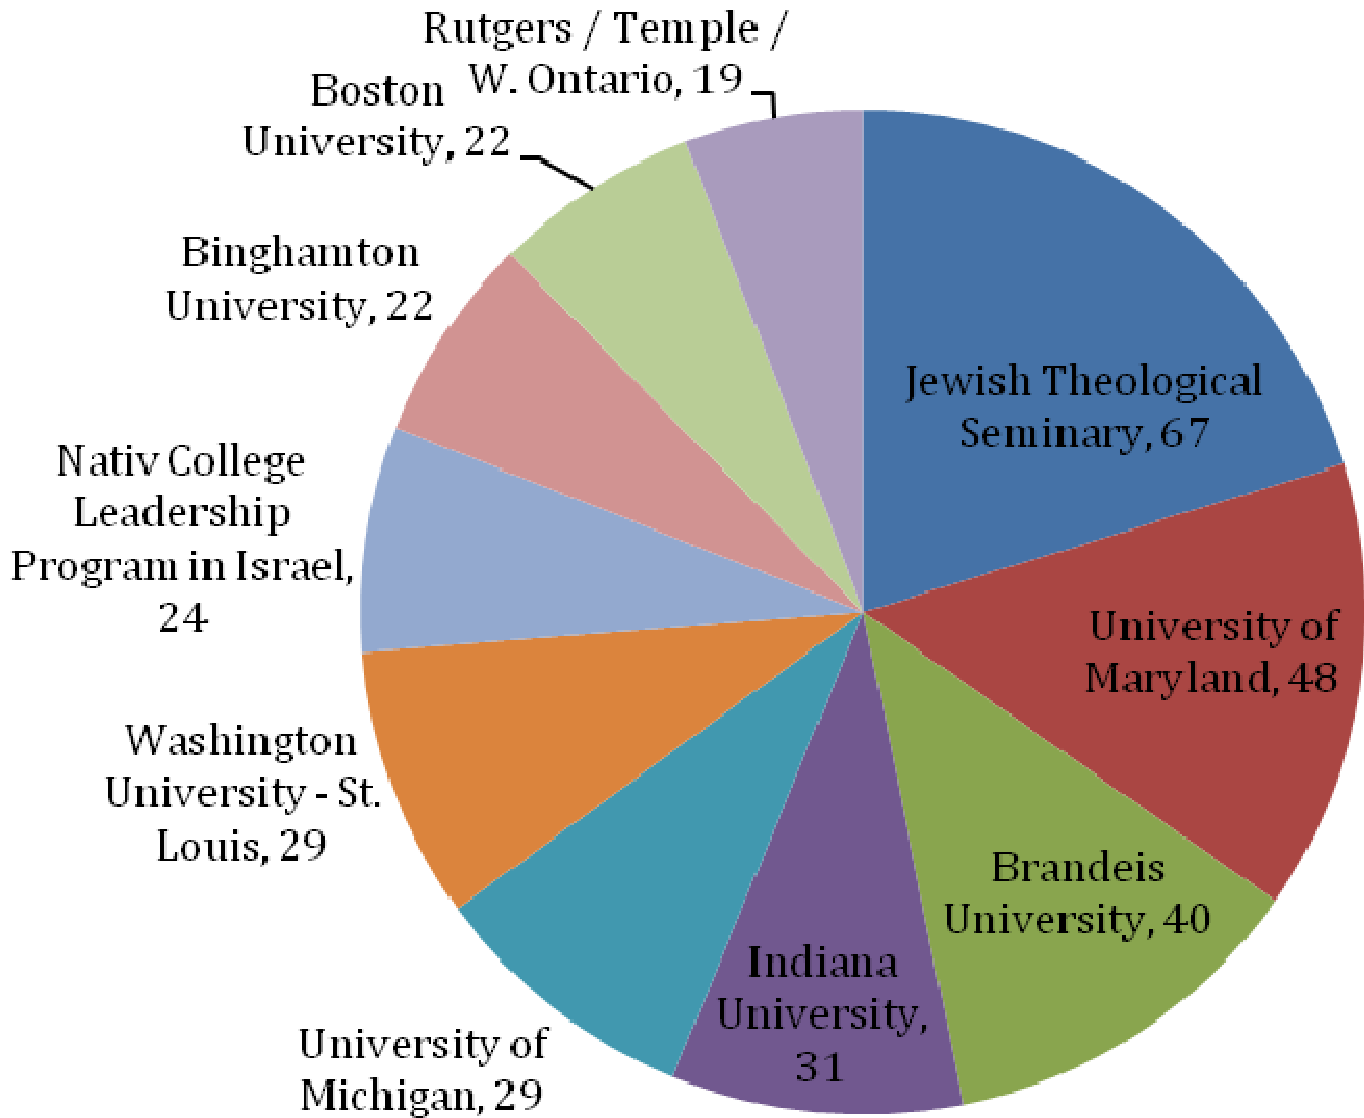

Tufts University	5
University of California - Los Angeles	5
University of California - Santa Barbara	5
University of Colorado - Boulder	5
University of Massachusetts	5
Vanderbilt University	5
Brown University	4
California State University of Northridge	4
Drexel University	4
Duke University	4
Florida State University	4
Johnson & Wales University	4
Kennesaw State University	4
Kivunim: New Directions	4
Union College	4
University of Hartford	4
University of Miami	4
University of Vermont	4
York University	4
Aardvark Israel Program	3
Emerson College	3
Michigan State University	3
The Ohio State University	3
Smith College	3
Stanford University	3
Towson University	3
University of Minnesota	3
University of Southern California	3
University of Washington	3
Vassar College	3
Bradley University	2
California Polytechnic State University	2
Chapman University	2
Claremont Colleges	2
Clark University	2
Columbia College (Chicago)	2
Harvard College	2
IDC Hertzeliya	2
Massachusetts Institute of Technology	2
Northern Arizona University	2
Occidental College	2
Queens College	2
Rochester Institute of Technology	2
Sarah Lawrence College	2
Stern College	2
SUNY Courtland	2
University at Buffalo	2
University of Alabama	2
University of California -	2

Irvine	
University of California - Santa Cruz	2
University of Chicago	2
University of Cincinnati	2
University of North Carolina - Chapel Hill	2
University of North Carolina - Greensboro	2
University of Rochester	2
University of Texas - Austin	2
University of Toronto	2
Wesleyan University	2
Young Judea Year Course	2
Academy of Design Tampa	1
Amherst College	1
Arizona State University	1
Bard College	1
Bloomsburg University	1
Broward Community College	1
Buffalo State College	1
California State University of Long Beach	1
California State University of Chico	1
Carnegie Mellon University	1
Central Piedmont Community College	1
Clemson University	1
Colorado University - Fort Collins	1
Community College of Philadelphia	1
Connecticut College	1
Dartmouth College	1
Delaware College of Art & Design	1
Drew University	1
El Camino College	1
Endicott College	1
Florida Atlantic University	1
Florida Gulf Coast University	1
Franklin and Marshall College	1
George Mason University	1
Georgia Institute of Technology	1
Georgia Southern University	1
Georgia State University	1
Goucher College	1
Gratz College	1
Guilford College	1
Haverford College	1
Hunter College	1
Illinois State University	1
Iona College	1

Kendall College	1
Lake Forest College	1
Lehigh University	1
Los Angeles Valley College	1
Manhattanville College	1
Maryland Institute College of Art	1
Mitchell College	1
Montgomery County Community College	1
Mount Holyoke College	1
Nashville State Community College	1
U.S. Armed Forces	1
Northeastern Illinois University	1
Palm Beach State College	1
Parkland College	1
Pepperdine University	1
Pine Crest School	1
Pomona College	1
Rider College	1
Ryerson University	1
San Diego State University	1
School of the Museum of Fine Arts	1
Skidmore College	1
SUNY Geneseo	1
SUNY New Paltz	1
SUNY Stony Brook	1
Swarthmore College	1
Tel Aviv University	1
The Ohio State University	1
Tidewater Community College	1
University of California - Davis	1
University of Denver	1

*Jewish Theological Seminary

Rabbinical School	29
List College/Columbia	19
Davidson School	11
List College/Barnard	6
Cantorial School	1
Graduate School	1

**24 out of 93 (26%) of USY's Nativ 30 (2010-2011) participants were on staff at Ramah in the summer of 2010.

Please see additional information on other side.

Top 10 Schools Where 2010 Staff Members Are Enrolled

(from 937 staff members across 11 Ramah camps and Ramah Israel Seminar)

Please see additional information on other side.